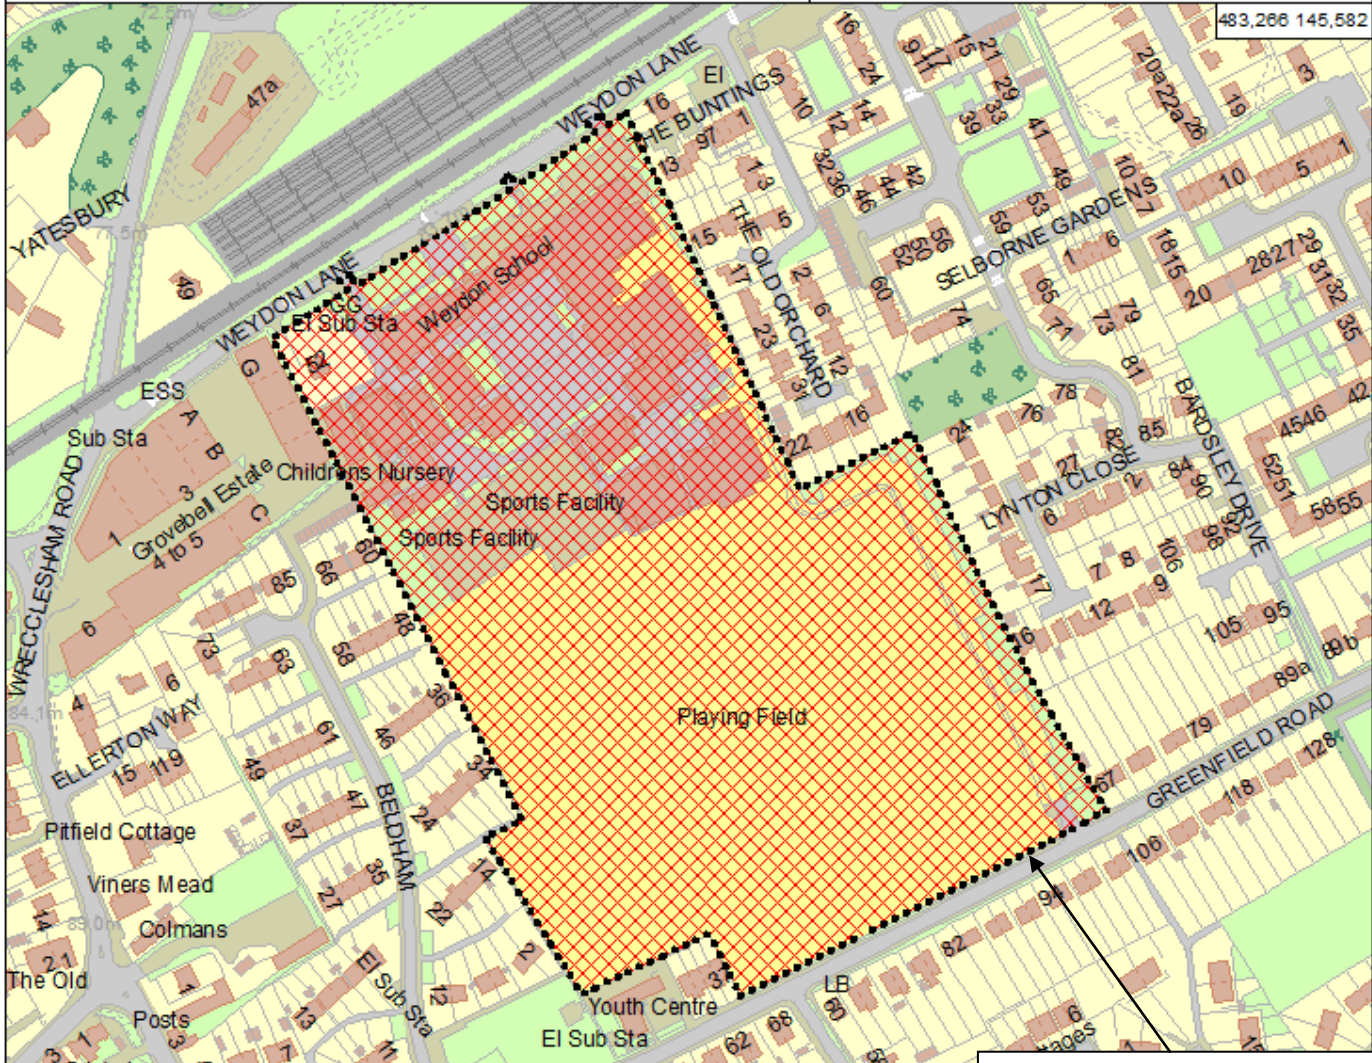

**Land at Weydon County Secondary School, Weydon Lane, Farnham, Surrey GU9 8UG**

1) demolition of single storey structure and construction of single and two storey extensions; elevational changes to existing buildings; reorganisation of playing field and construction of 2 synthetic turf pitches, 6 tennis courts and associated ground works, retaining walls and perimeter fencing; construction of new access from Greenfield Road with associated parking and landscaping; (full permission). 2) removal of other structures and erection of 5266 m2 floor space of new education buildings and laying out of 25 parking spaces with layout, scale,

Application No(s): WA/2015/1612

Electoral Division(s): Farnham South

© Crown copyright. All rights reserved Surrey County Council, 100019613, 2016

This plan is for indicative purposes only

Ref No: SCC REF 2015/0172  
Date printed: 08/09/2016

Scale  
1:3,100

This page is intentionally left blank